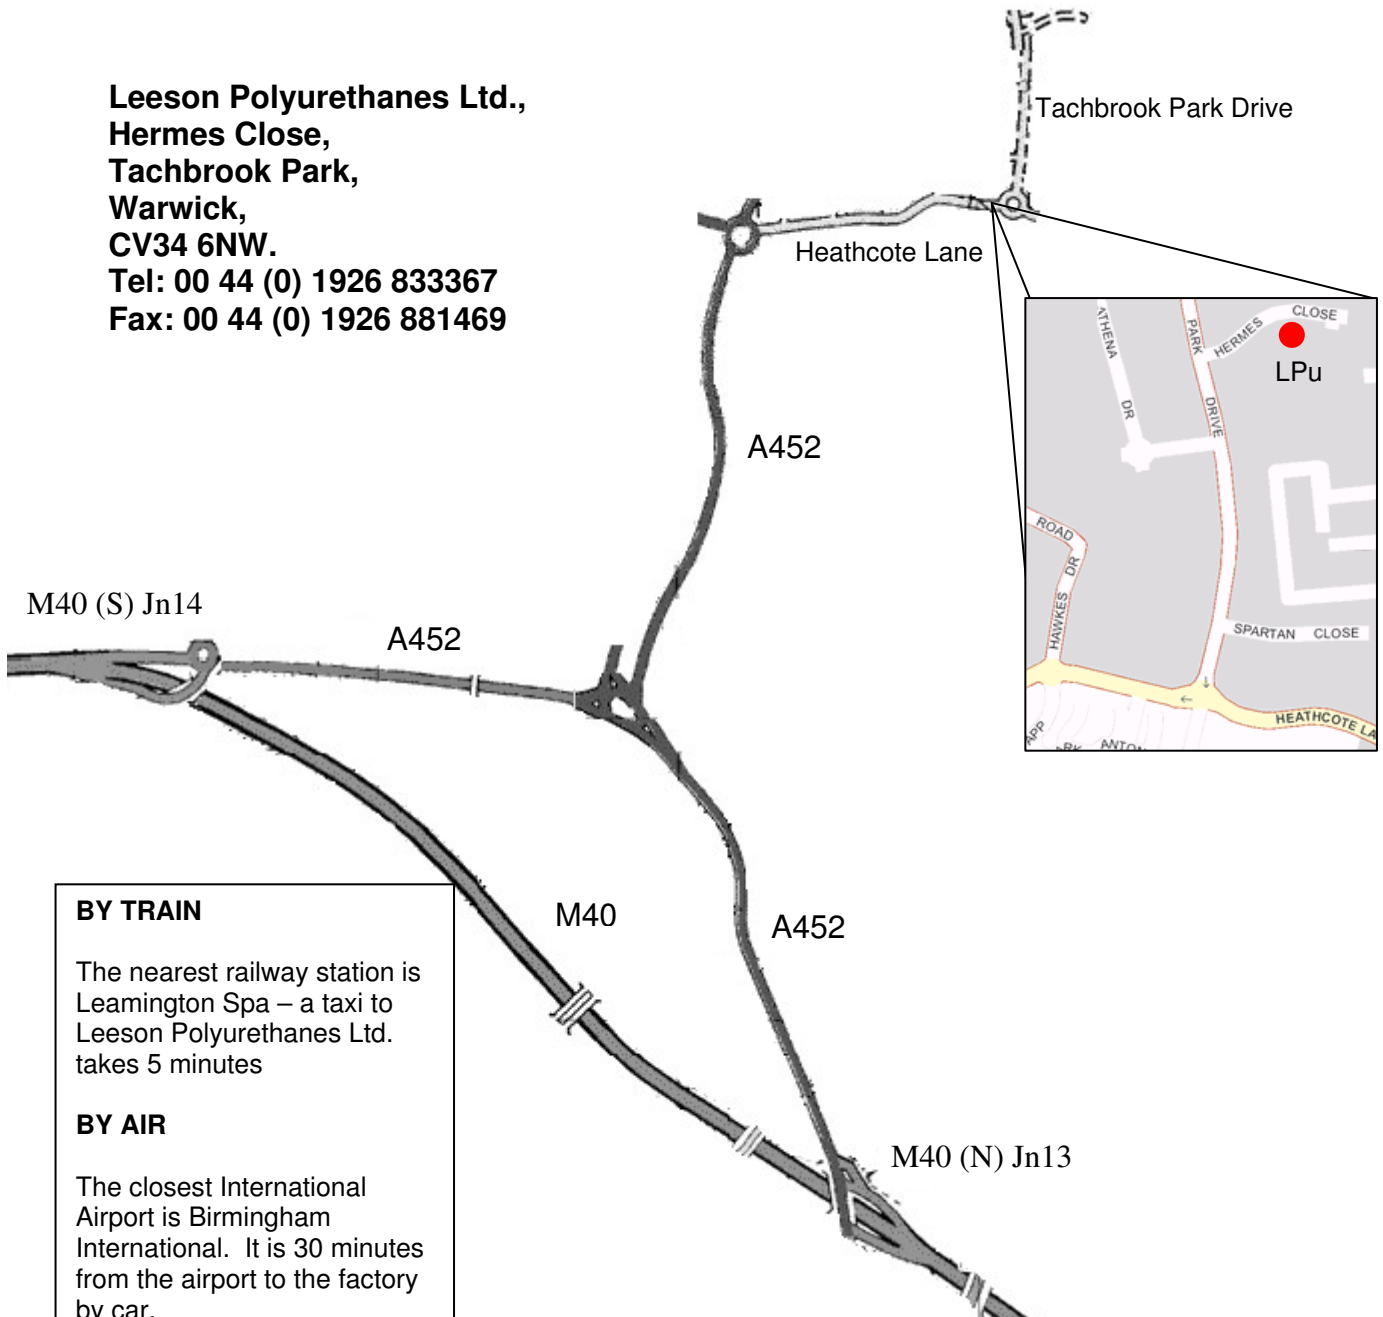

Directions to Leeson Polyurethanes Ltd.

**Leeson Polyurethanes Ltd.,
Hermes Close,
Tachbrook Park,
Warwick,
CV34 6NW.
Tel: 00 44 (0) 1926 833367
Fax: 00 44 (0) 1926 881469**

BY TRAIN

The nearest railway station is Leamington Spa – a taxi to Leeson Polyurethanes Ltd. takes 5 minutes

BY AIR

The closest International Airport is Birmingham International. It is 30 minutes from the airport to the factory by car.

BY CAR FROM THE NORTH

M40 South,
Exit "Leamington Spa Jn 14 A452.
1st Island 1st Exit (Straight Across)
2nd Island 2nd Exit (Leamington)
3rd Island 3rd Exit (Heathcote Ind. Est.)
4th Island 2nd Exit (Straight On)
5th Island 1st Left (Tachbrook Park)
2nd Right Hermes Close

Leeson Polyurethanes Ltd is situated on the right hand side.

BY CAR FROM THE SOUTH

M40 North,
Exit "Leamington Spa Jn 13
'T' Junction Right Turn
1st Island 3rd Exit (Leamington)
2nd Island 3rd Exit (Heathcote Ind. Est.)
3rd Island 2nd Exit (Straight On)
4th Island 1st Left (Tachbrook Park)
2nd Right Hermes Close